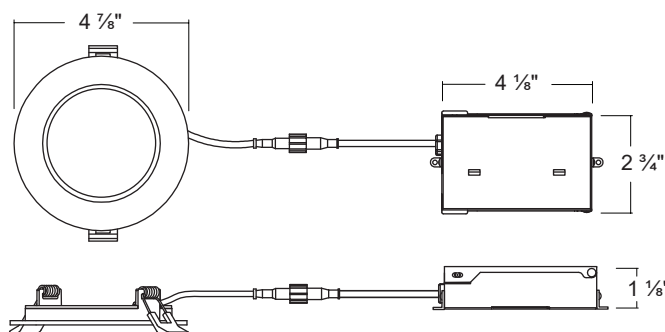

(all values at 25°C without a dimming control in circuit)

LSKT422

4" Round Panel LED

DIMENSIONS

PRODUCT CODES

Model NO.	Description
LSKT422W	4 inch LED Round Panel / White
LSKT422B	4 inch LED Round Panel / Black
LSKT422SN	4 inch LED Round Panel / Satin Nickel
LSKT422BZ	4 inch LED Round Panel / Bronze