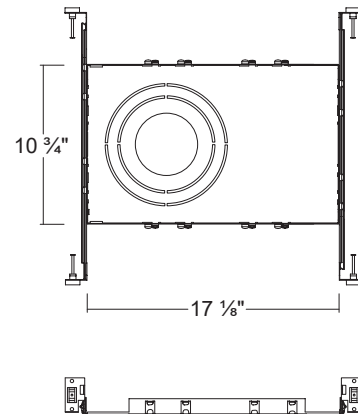

Project: _____

Fixture Type: _____

Location: _____

Contact/Phone: _____

LSKT422

4" Round Panel LED

NEW CONSTRUCTION MOUNTING PLATE

Mounting Plate (without Hanger Bar)

LRP40
4" Mounting Plate / Round

With Hanger Bar / without J-Box

LRPHB-60
Mounting Plate / Round /
for 2, 3, 4, 6 inch

LRPHB-80
Mounting Plate / Round /
for 4, 6, 8 inch

With Hanger Bar & J-Box

LRPJB-60
Mounting Plate / Round /
for 2, 3, 4, 6 inch

LRPJB-80
Mounting Plate / Round /
for 4, 6, 8 inch