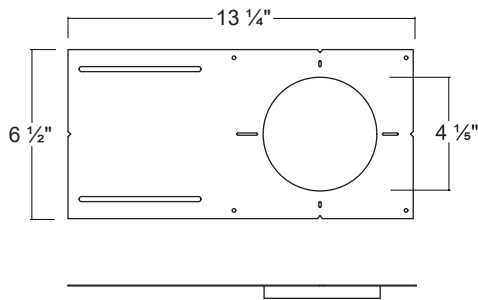

Project: _____

Fixture Type: _____

Location: _____

Contact/Phone: _____

LSKT422

4" Round Panel LED

NEW CONSTRUCTION MOUNTING PLATE

Mounting Plate (without Hanger Bar)

LRP40
4" Mounting Plate / Round

With Hanger Bar / without J-Box

LRPHB-60
Mounting Plate / Round /
for 2, 3, 4, 6 inch

LRPHB-80
Mounting Plate / Round /
for 4, 6, 8 inch

With Hanger Bar & J-Box

LRPJB-60
Mounting Plate / Round /
for 2, 3, 4, 6 inch