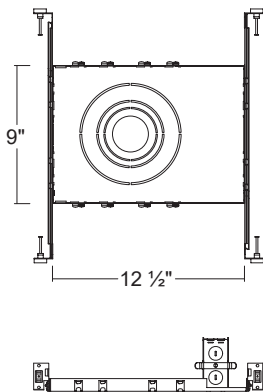

Project: _____

Fixture Type: _____

Location: _____

Contact/Phone: _____

LSKT422

4" Round Panel LED

NEW CONSTRUCTION MOUNTING PLATE

Mounting Plate (without Hanger Bar)

LRP40
4" Mounting Plate / Round

With Hanger Bar / without J-Box

LRPHB-60
Mounting Plate / Round /
for 2, 3, 4, 6 inch

LRPHB-80
Mounting Plate / Round /
for 4, 6, 8 inch

With Hanger Bar & J-Box

LRPJB-60
Mounting Plate / Round /
for 2, 3, 4, 6 inch

LRPJB-80
Mounting Plate / Round /
for 4, 6, 8 inch