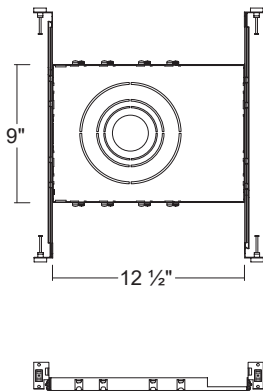

Project: _____

Fixture Type: _____

Location: _____

Contact/Phone: _____

LSKT422

4" Round Panel LED

NEW CONSTRUCTION MOUNTING PLATE

Mounting Plate (without Hanger Bar)

LRP40
4" Mounting Plate / Round

With Hanger Bar / without J-Box

LRPHB-60
Mounting Plate / Round /
for 2, 3, 4, 6 inch

LRPHB-80
Mounting Plate / Round /
for 4, 6, 8 inch

With Hanger Bar & J-Box

LRPJB-60
Mounting Plate / Round /
for 2, 3, 4, 6 inch

LRPJB-80
Mounting Plate / Round /
for 4, 6, 8 inch